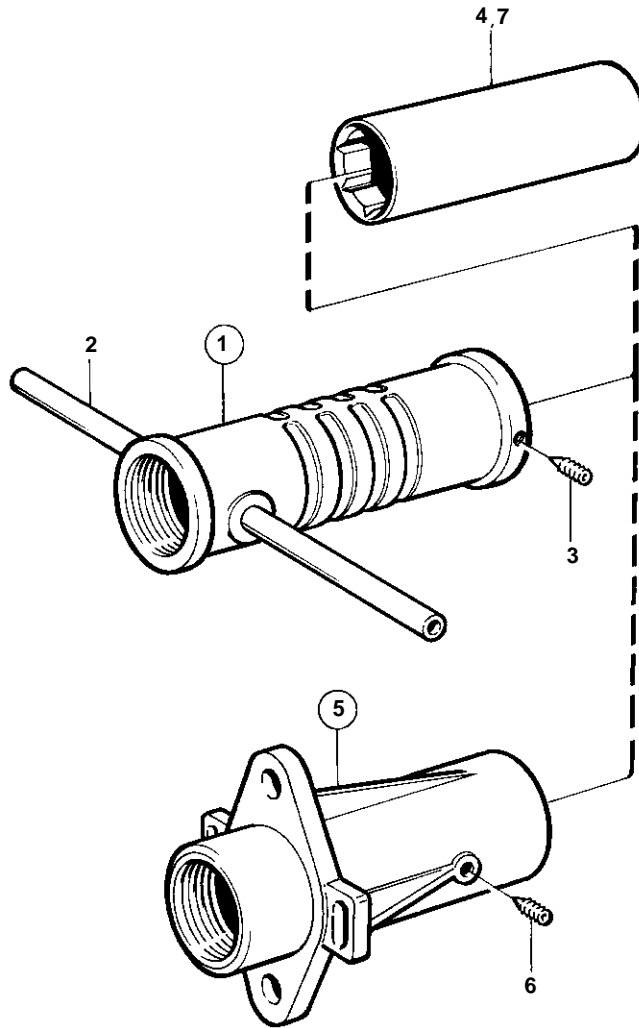

MD2010B, MD2020B, MD2030B, MD2040B

9665

MD2010B, MD2020B, MD2030B, MD2040B

REF	PART NO.	QTY	DESCRIPTION	NOTES
1	827885	1	Stern bearing	For 25mm propeller shaft.
2		1	· Tube	
3	942609	3	· Screw	
4	812914	1	· Rubber bearing	
5	827780	1	Stern bearing	For 25mm propeller shaft.
6	942609	2	· Screw	
7	812914	1	· Rubber bearing	